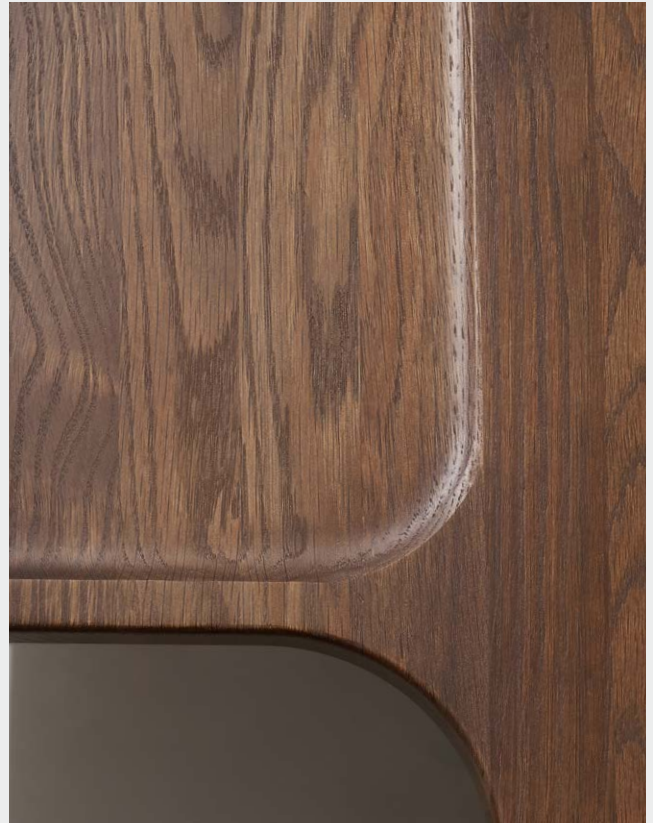

DISTRIKT BED - STANDARD

M165

The modernist Distrikt Bed features a platform with incorporated side tables. Oak construction with padouk joinery details. Legs of solid steel and levelling brass glides.

DISTRICT EIGHT

Oak frame & bedhead / Blackened steel legs / Brass

DISTRIKT BED - STANDARD

DISTRICT EIGHT

M165

DIMENSION (cm)

QUEEN STANDARD
M165-Q L224 W245 H86 BH28

KING STANDARD
M165-K L224 W265 H86 BH28

PACKAGING INFO