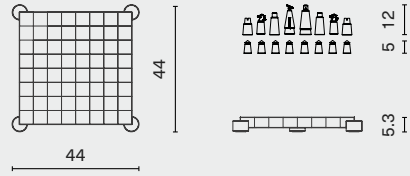

Chess board: Smoked oak & ash wood / blackened steel legs
Chess pieces: Aluminium with antique brass / blackened finishing
Container box: Oak & pine

DISTRICT EIGHT

CHESS SET

M4004

DISTRICT EIGHT

DIMENSION (cm)

CHESS SET

M4004

L44 W44 H5.3 - 17.5

PACKAGING INFO

Chess board

L52 W52 H13cm / Gross 8kg / CBM 0.04

Chess pieces
& wooden box

L50 W34 H23cm / Gross 11kg / CBM 0.04