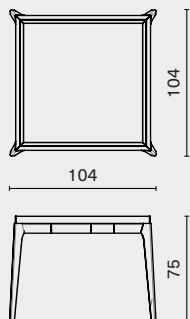

DISTRICT EIGHT

M4005

DIMENSION (cm)

CARD TABLE

M4005

L104 W104 H75

PACKAGING INFO

Table Top

L106 W106 H17cm / Gross 43kg / CBM 0.19

Legs

L75 W35 H11cm / Gross 21kg / CBM 0.03

M4005

RECOMMENDED FINISHES

— Wood

Ebonized Oak - MEO