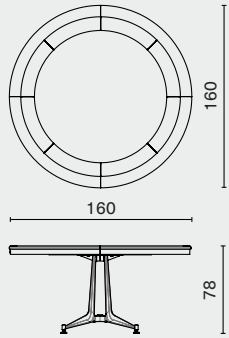

POKER TABLE

M4003

The Poker Table features an oak top and a crafted leather edge. The base is made with a complete solid cast iron finish.

DISTRICT EIGHT

Oak frame / Leather and black felt top / Cast iron base

POKER TABLE

M4003

DISTRICT EIGHT

DIMENSION (cm)

POKER TABLE
M4003

L160 W160 H78

PACKAGING INFO

Base	L87 W75 H82cm / Gross 65kg / CBM 0.54
Table Tops	L173 W173 H13cm / Gross 86kg / CBM 0.39