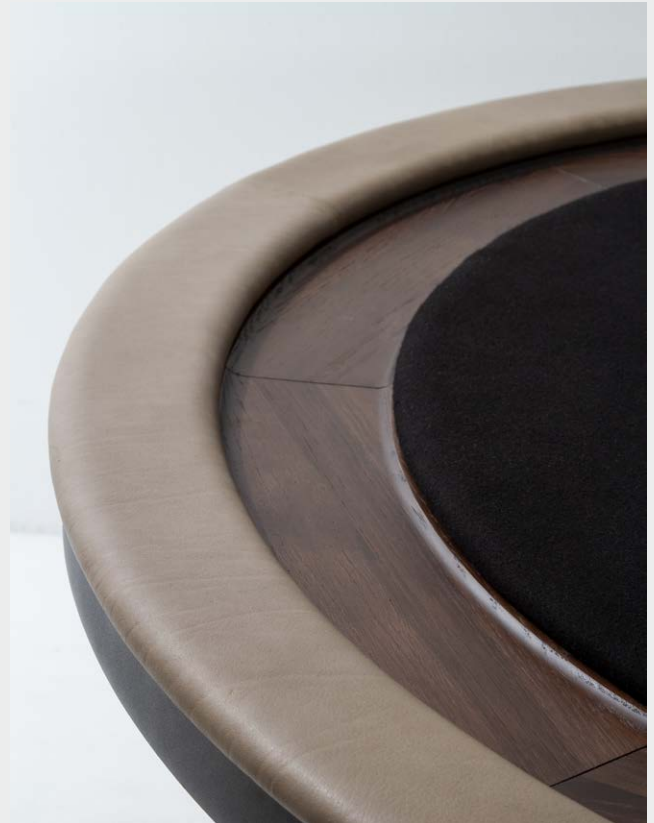

POKER TABLE

M4003

The Poker Table features an oak top and a crafted leather edge. The base is made with a complete solid cast iron finish.

DISTRICT EIGHT

Oak frame / Leather and black felt top / Cast iron base

POKER TABLE

M4003

DISTRICT EIGHT

DIMENSION (cm)

POKER TABLE
M4003

L160 W160 H78

PACKAGING INFO

Base	L87 W75 H82cm / Gross 65kg / CBM 0.54
Table Tops	L173 W173 H13cm / Gross 86kg / CBM 0.39

POKER TABLE

M4003

DISTRICT EIGHT

RECOMMENDED FINISHES

— Leather / Wood

1 Omari Ink Black - IB

Ebonized Oak - MEO

2 Omari Sepia - SE