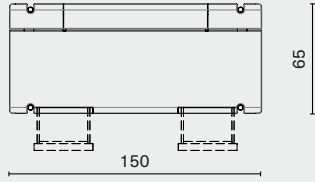

Oak top / Blackened steel legs / Brass

STACKING DESK

DISTRICT EIGHT

M1008-D

DIMENSION (cm)

PACKAGING INFO

STACKING DESK
M1008-D-S

SMALL
L150 W65 H75

Complete

L160 W73 H37cm / Gross 60.5kg / CBM 0.48

STACKING DESK
M1008-D-M

MEDIUM
L165 W75 H75

Complete

L175 W83 H37cm / CBM 0.59