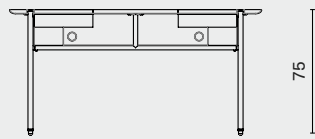

DISTRICT EIGHT

Oak top / Blackened steel legs / Brass

STACKING DESK - MEDIUM

M1008-D-M

DISTRICT EIGHT

The Stacking Desk maintains the signature design of its namesake collection, with a symmetrical, sleek, and streamlined aesthetic. The desk offers 2 drawers and a mini cable storage, allowing a clean set up even when utilized for different workflows.

Oak top / Blackened steel legs / Brass

STACKING DESK

DISTRICT EIGHT

M1008-D

DIMENSION (cm)

PACKAGING INFO

STACKING DESK
M1008-D-S

SMALL
L150 W65 H75

Complete

L160 W73 H37cm / Gross 60.5kg / CBM 0.48

STACKING DESK
M1008-D-M

MEDIUM
L165 W75 H75

Complete

L175 W83 H37cm / CBM 0.59