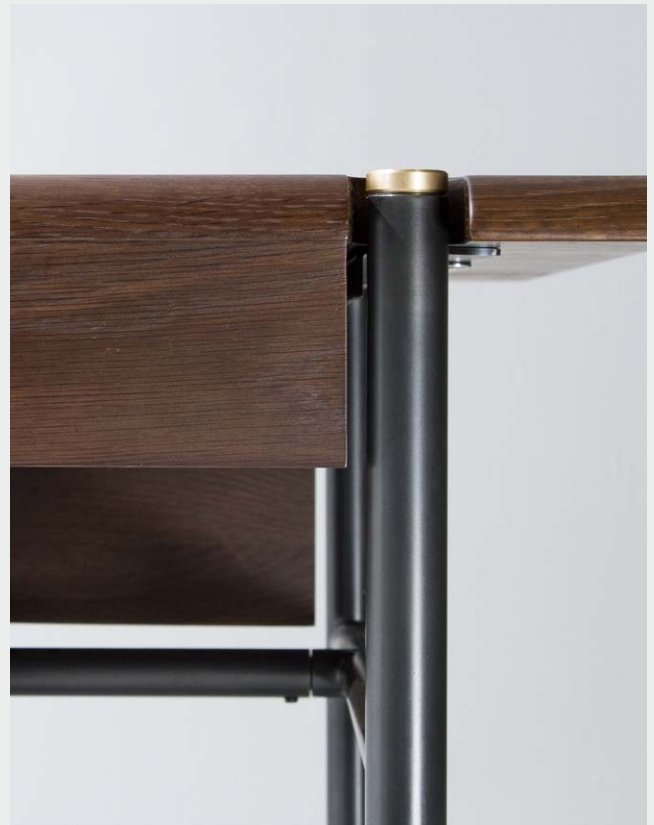

STACKING DESK - SMALL

M1008-D-S

The Stacking Desk maintains the signature design of its namesake collection, with a symmetrical, sleek, and streamlined aesthetic. The desk offers 2 drawers and a mini cable storage, allowing a clean set up even when utilized for different workflows.

DISTRICT EIGHT

Oak top / Blackened steel legs / Brass

STACKING DESK - MEDIUM

M1008-D-M

DISTRICT EIGHT

The Stacking Desk maintains the signature design of its namesake collection, with a symmetrical, sleek, and streamlined aesthetic. The desk offers 2 drawers and a mini cable storage, allowing a clean set up even when utilized for different workflows.

Oak top / Blackened steel legs / Brass

STACKING DESK

DISTRICT EIGHT

M1008-D

DIMENSION (cm)

PACKAGING INFO

STACKING DESK
M1008-D-S

SMALL
L150 W65 H75