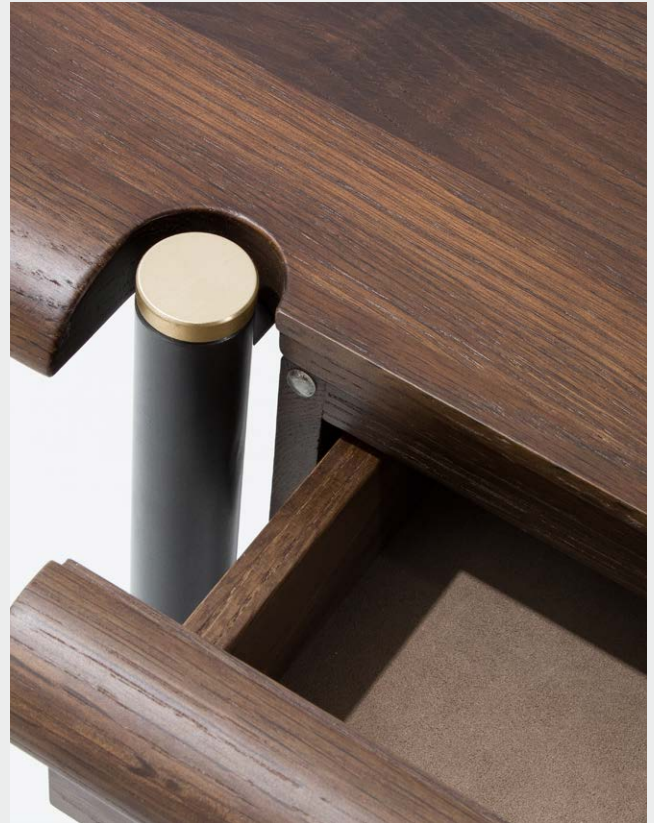

STACKING DESK - SMALL

M1008-D-S

The Stacking Desk maintains the signature design of its namesake collection, with a symmetrical, sleek, and streamlined aesthetic. The desk offers 2 drawers and a mini cable storage, allowing a clean set up even when utilized for different workflows.

DISTRICT EIGHT

Oak top / Blackened steel legs / Brass

STACKING DESK - MEDIUM

M1008-D-M

DISTRICT EIGHT

The Stacking Desk maintains the signature design of its namesake collection, with a symmetrical, sleek, and streamlined aesthetic. The desk offers 2 drawers and a mini cable storage, allowing a clean set up even when utilized for different workflows.

Oak top / Blackened steel legs / Brass

STACKING DESK

DISTRICT EIGHT

M1008-D

DIMENSION (cm)

PACKAGING INFO

STACKING DESK
M1008-D-S

SMALL
L150 W65 H75