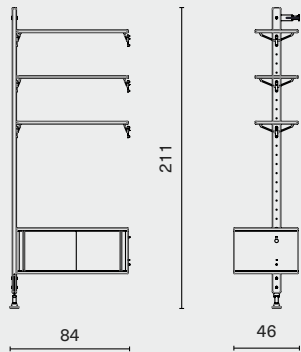

Oak / Steel bracing

THEO WALL UNIT

M166

DISTRICT EIGHT

DIMENSION (cm)

THEO WALL UNIT WITH CABINET MEDIUM
M166-C-M

L84 W46 H211

THEO WALL UNIT WITH CABINET
M166-C

L124 W46 H211

PACKAGING INFO

Shelves	L126 W37 H16cm / Gross 28kg / CBM 0.07
Post	L218 W15 H10cm / Gross 6kg / CBM 0.03
Braces	L33 W31 H9cm / CBM 0.01

Shelves	L127 W53 H46cm / Gross 50kg / CBM 0.31
Post	L218 W15 H10cm / Gross 5kg / CBM 0.03
Braces	L36 W30 H8cm / Gross 2kg / CBM 0.01