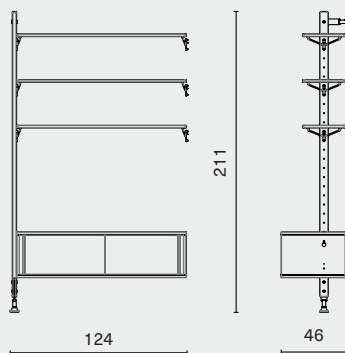

Oak / Steel bracing

THEO WALL UNIT

M166

DISTRICT EIGHT

DIMENSION (cm)

THEO WALL UNIT WITH CABINET MEDIUM
M166-C-M

L84 W46 H211

THEO WALL UNIT WITH CABINET
M166-C

L124 W46 H211

PACKAGING INFO

Shelves	L126 W37 H16cm / Gross 28kg / CBM 0.07
Post	L218 W15 H10cm / Gross 6kg / CBM 0.03
Braces	L33 W31 H9cm / CBM 0.01

Shelves	L127 W53 H46cm / Gross 50kg / CBM 0.31
Post	L218 W15 H10cm / Gross 5kg / CBM 0.03
Braces	L36 W30 H8cm / Gross 2kg / CBM 0.01