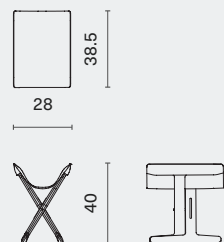

## DIMENSION

Lodge Lounge Chair  
M2038-LGCH

L72 W60 H78.8 SH42 (cm)  
L28.3 W23.8 H31.3 SH16.8 (inch)

## PACKAGING INFO

Complete

Gross TBA / CBM TBA

Lodge Bag Holder  
M2038-BAHD

L28 W38.5 H40 (cm)  
L11.3 W15.3 H15.8 (inch)

Complete

Gross TBA / CBM TBA