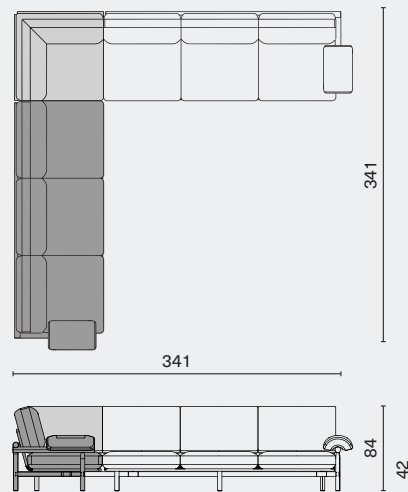

### SET D

L261 W261 H84 SH42 (cm)

L102.8 W102.8 H33.3 SH16.8 (inch)

Set D.1

Set D.2

## DIMENSION

### SET E

L341 W261 H84 SH42 (cm)

L134.3 W102.8 H33.3 SH16.8 (inch)

Set E.1

Set E.2

### SET F

L341 W341 H84 SH42 (cm)

L134.3 W134.3 H33.3 SH16.8 (inch)

Set F.1

Set F.2