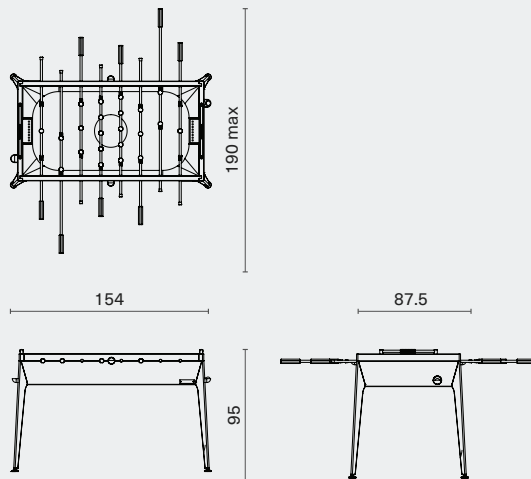

FOOSBALL TABLE

M4002

DISTRICT EIGHT

DIMENSION

Foosball Table
M4002

L154 W87.5-190 H95 (cm)
L60.8 W74-75 H37.5 (inch)

PACKAGING INFO

Top L165 W104 H42cm / Gross 138kg / CBM 0.75
Legs L90 W35 H12cm / Gross 25kg / CBM 0.04