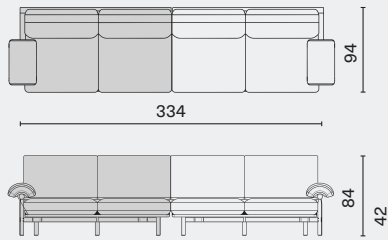

STILT SOFA SYSTEMS / SETS

DISTRICT EIGHT

DIMENSION

SET A

L334 W94 H84 SH42 (cm)

L131.5 W37.3 H33.3 SH16.8 (inch)