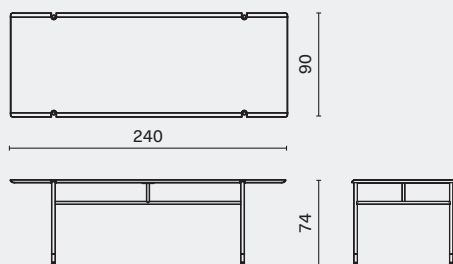

## DIMENSION

Stacking Dining Table - Small L160 W90 H74 (cm)  
M1008-SML L63 W35.5 H29.3 (inch)

Stacking Dining Table - Medium L200 W90 H74 (cm)  
M1008-MED L78.8 W35.5 H29.3 (inch)

Stacking Dining Table - Large L240 W90 H74 (cm)  
M1008-LAG L94.5 W35.5 H29.3 (inch)