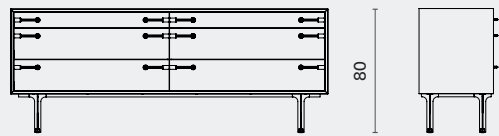

TOTE DRESSER

M3005-DRES

DISTRICT EIGHT

DIMENSION

Tote Dresser
M3005-DRES-LAG

L204 W51 H80 (cm)
L80.5 W20.3 H31.5 (inch)

Tote Medium Dresser
M3005-DRES-MED

L104 W51 H80 (cm)
L41 W20.3 H31.5 (inch)