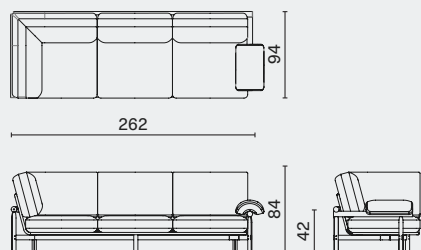

Right Corner Sofa
2-Seater With Arm
M2017-S2RCA L180 W94 H84 SH42 (cm)
L71 W37.3 H33.3 SH16.8 (inch)