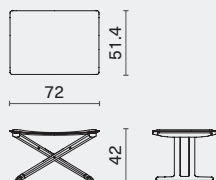

LODGE OTTOMAN

M2038-OTTO

DISTRICT EIGHT

DIMENSION

Lodge Ottoman
M2038-OTTO

L72 W51.4 H42 (cm)
L28.3 W20.3 H16.8 (inch)

PACKAGING INFO

Complete

Gross TBA / CBM TBA