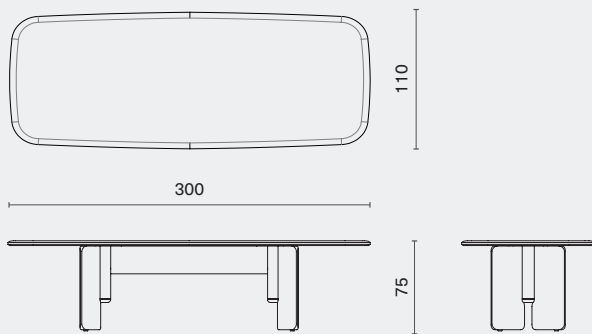

FAIFO RECTANGULAR TABLE

M1010-RE

DISTRICT EIGHT

DIMENSION

Faifo Rectangular Table - Extra Large L300 W110 H75 (cm)
M1010-RE-EXL L118.3 W43.5 H29.8 (inch)

Faifo Rectangular Table - Large L260 W110 H75 (cm)
M1010-RE-LAG L102.5 W43.5 H29.8 (inch)