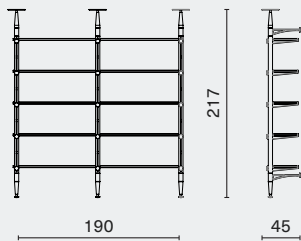

INUMBRA WALL MOUNTED SHELVING SYSTEM / SETS

DISTRICT EIGHT

DIMENSION

Inumbra Medium 2-Module Set   W190 D45 H217 (cm)
SET A   W74.8 D17.8 H85.5 (inch)