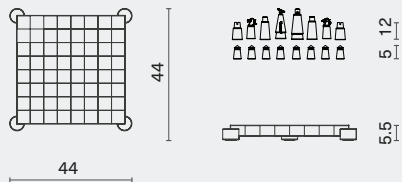

CHESS SET

M4004

DISTRICT EIGHT

DIMENSION

Chess Set L44 W44 H5.3 - 17.5 (cm)
M4004 L17.5 W17.5 H2.3-6.8 (inch)

Container Box L40 W24 H16 (cm)
L15.8 W9.5 H6.3 (inch)

PACKAGING INFO

Chess board L52 W52 H13cm / Gross 8kg / CBM 0.04
Chess pieces L50 W34 H23cm / Gross 11kg / CBM 0.04
& wooden box