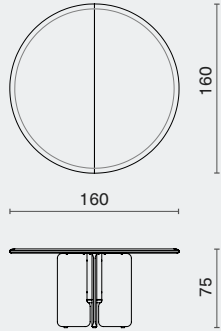

## DIMENSION

Faifo Round Table  
M1010-MED

Medium  
L160 W160 H75 (cm)  
L63 W63 H29.8 (inch)

Faifo Round Table  
M1010-SML

Small  
L120 W120 H75 (cm)  
L47.3 W47.3 H29.8 (inch)

Faifo Round Table With Lazy Susan  
M1010-EXL-ATM