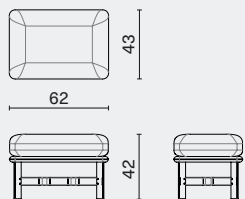

## DIMENSION

Stilt Armchair  
M2016-AMCH

L86 W74 H77 SH42 (cm)  
L34 W29.3 H30.8 SH16.8 (inch)

## PACKAGING INFO

Complete L96 W83 H68cm / Gross 37kg / CBM 0.60

Stilt Ottoman  
M2016-OTTO

L43 W62 H42 (cm)  
L24.5 W17 H16.8 (inch)

Complete L101 W96 H29cm / Gross 29kg / CBM 0.31