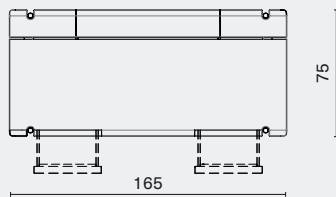

## DIMENSION

Stacking Desk - Small  
M1008-DESK-SML

L150 W65 H75 (cm)  
L59.3 W25.8 H29.8 (inch)

Stacking Desk - Medium  
M1008-DESK-MED

L165 W75 H75 (cm)  
L65 W29.8 H29.8 (inch)