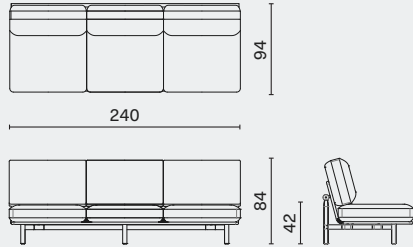

STILT SOFA SYSTEMS / MODULE WITHOUT CORNER

DISTRICT EIGHT

DIMENSION

Sofa 3-Seater Without Arm   L240 W94 H84 SH42 (cm)
M2016-S3NA   L94.5 W37.3 H33.3 SH16.8 (inch)

Sofa 2-Seater Without Arm   L160 W94 H84 SH42 (cm)
M2016-S2NA   L63 W37.3 H33.3 SH16.8 (inch)