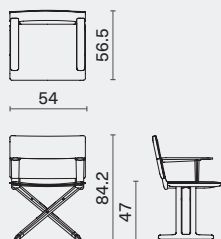

LODGE DINING CHAIR

M2038-AMCH

DISTRICT EIGHT

DIMENSION

Lodge Dining Chair
M2038-AMCH

L61 W55.3 H84.2 SH47.5 (cm)
L21.3 W22.3 H33.3 SH18.8 (inch)

PACKAGING INFO

Complete

Gross TBA / CBM TBA