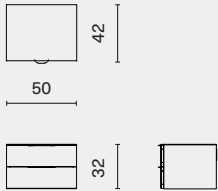

DRIFT DRAWER UNIT

M237-

DISTRICT EIGHT

DIMENSION

Drift Double Drawers
M237-W2DR

L50 W42 H32 (cm)
L19.8 W16.8 H12.8 (inch)