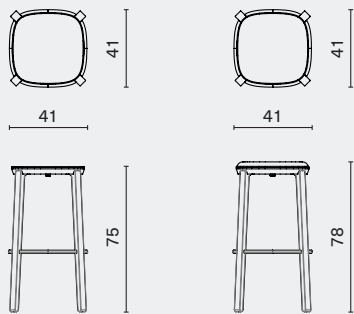

## DIMENSION

Collette Bar Stool (with Cushion) L41 W41 H75 (cm)  
M2020-BAST L16.3 W16.3 H29.8 (inch)