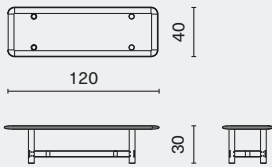

## DIMENSION

Stilt Rectangular Table - Small  
M1007-RE-SML

L120 W40 H30 (cm)  
L47.3 W15.8 H12 (inch)

Stilt Rectangular Table - Large  
M1007-RE-LAG

L150 W40 H30 (cm)  
L59.3 W15.8 H12 (inch)