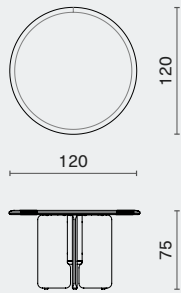

## DIMENSION

Faifo Round Table  
M1010-MED

Medium  
L160 W160 H75 (cm)  
L63 W63 H29.8 (inch)

Faifo Round Table  
M1010-SML

Small  
L120 W120 H75 (cm)  
L47.3 W47.3 H29.8 (inch)

Faifo Round Table With Lazy Susan  
M1010-EXL-ATM