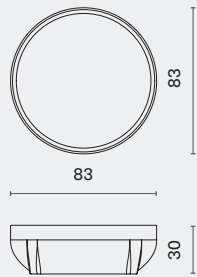

GUI

M1029-CI-

DISTRICT EIGHT

DIMENSION

Gui Round Table - Large
M1029-CI-LAG

L83 W83 H30 (cm)
L32.8 W32.8 H12 (inch)