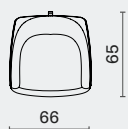

HIDA LOUNGE CHAIR

M2022-LGCH

DISTRICT EIGHT

DIMENSION

Hida Lounge Chair
M2022-LGCH

L66 W65 H70 SH42 (cm)
L26 W25.8 H27.8 SH16.8 (inch)

PACKAGING INFO

Complete

Gross TBA / CBM TBA