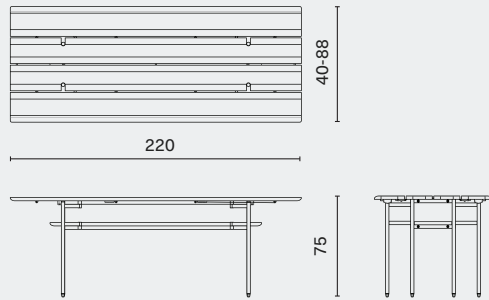

STACKING DROP LEAF TABLE

M234-DLCA-LAG

DISTRICT EIGHT

DIMENSION

Stacking Drop Leaf Table L220 W40-88 H75 (cm)
M234-DLCA-LAG L86.8 W15.8-34.8 H29.8 (inch)

PACKAGING INFO

Complete L230 W51 H82cm / Gross 85kg / CBM 1.06