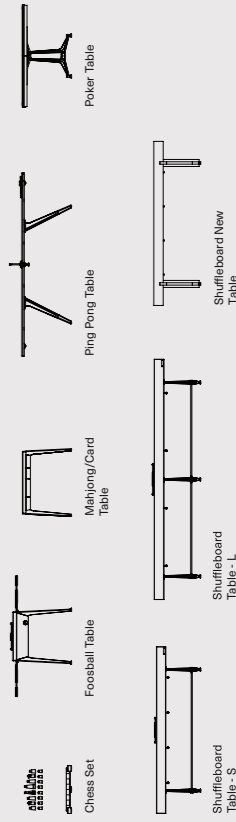

DISTRICT EIGHT

SEATING

SOFA

ARMCHAIR

DINING CHAIR / STOOL

TABLE

DINING TABLE

COFFEE / SIDE TABLE

OFFICE DESK

CONSOLE

BED

STORAGE

CABINET

SHELVING

GAMES

OBJECTS & ACCESSORIES