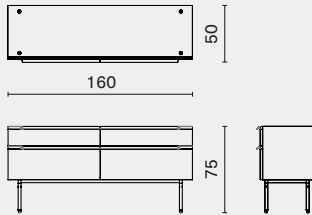

STACKING HIGH CABINET

M3006-HICA-

DISTRICT EIGHT

DIMENSION

Stacking High Cabinet - Medium   L160 W50 H75 (cm)
M3006-HICA-MED   L63 W19.8 H29.8 (inch)