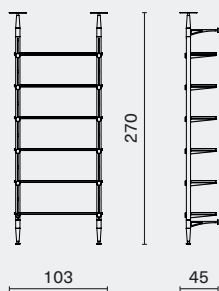

Complete L235 W47 H20cm / Gross 50kg / CBM 0.24

Inumbra Standard - Large
M3007-LAG

W103 D45 H270 (cm)
W40.8 D17.8 H106.3 (inch)