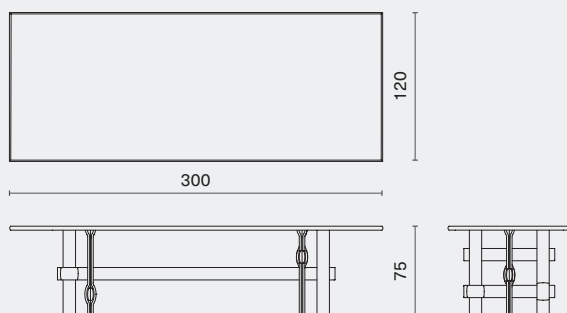

L260 W100 H75 (cm)  
L102.5 W39.5 H29.8 (inch)

Complete

Gross TBA / CBM TBA

Knot Rectangular Table Extra Large  
M1016-RE-EXL

L300 W120 H75 (cm)  
L118.3 W47.3 H29.8 (inch)

Complete

Gross TBA / CBM TBA