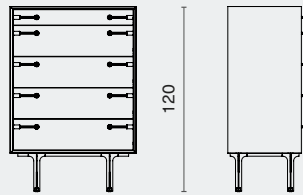

TOTE TALLBOY

M3005-TBCA

DISTRICT EIGHT

DIMENSION

Tote Tallboy
M3005-TBCA

L82 W51 H120 (cm)
L32.3 W20.3 H47.3 (inch)

PACKAGING INFO

Complete L96 W68 H140 / Gross 93kg / CBM 0.91