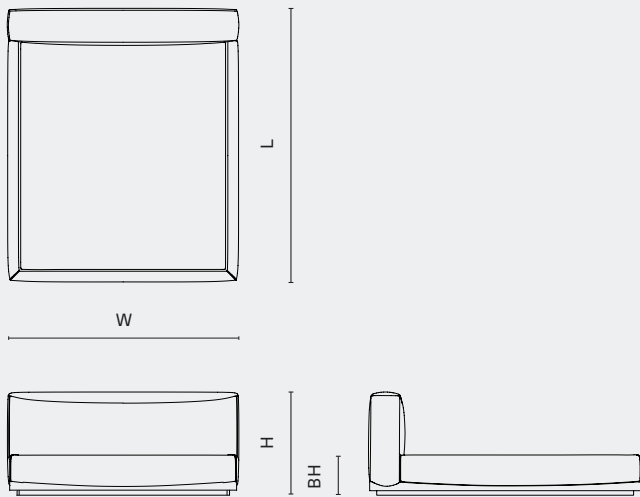

JOSS BED

3021

DISTRICT EIGHT

DIMENSION

Queen Mattress
Standard
3021-QUE

L184 W243 H96 BH52 (cm)
L72.5 W95.8 H37.8 BH20.5 (inch)

King Mattress
Standard
3021-KIN

L204 W243 H96 BH52 (cm)
L80.5 W95.8 H37.8 SH20.5 (inch)

PACKAGING INFO

Complete

Gross TBA / CBM TBA