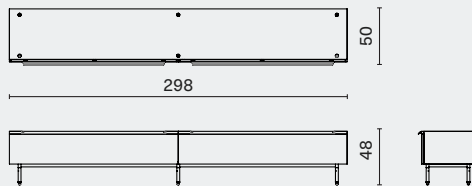

PACKAGING INFO

Complete   L173 W66 H53cm / Gross 57kg / CBM 0.67

Stacking Mid Cabinet - Large
M3006-MDCA-LAG   L298 W50 H48 (cm)
L117.5 W19.8 H19 (inch)