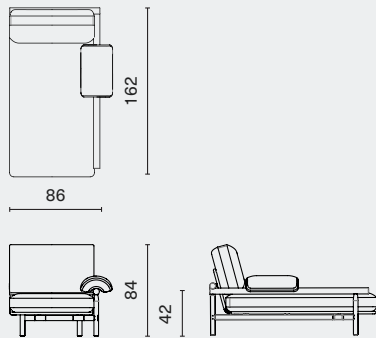

## DIMENSION

Stilt Daybed With Left Arm      L162 W86 H84 SH42 (cm)  
M2017-LFDB                      L63.8 W34.3 H33.3 SH16.8 (inch)

## PACKAGING INFO

Complete      L176 W101 H76cm / Gross 72kg / CBM 1.49

Stilt Daybed With Right Arm      L162 W86 H84 SH42 (cm)  
M2017-RGDB                      L63.8 W34.3 H33.3 SH16.8 (inch)

Complete      L176 W101 H76cm / Gross 72kg / CBM 1.49