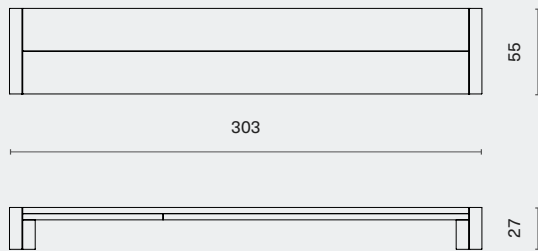

## DIMENSION

Limen Coffee Table - Extra large      L303 W55 H27 (cm)  
1033-RE-EXL                                      L51.3 W21.8 H10.8 (inch)