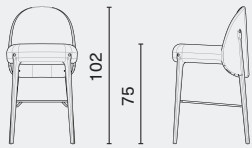

AMES CHAIR

M2015-

DISTRICT EIGHT

DIMENSION

Ames Bar Chair
M2015-BACM L53 W57 H102 SH75 (cm)
L21 W22.5 H40.3 SH29.5 (inch)

Ames Counter Chair
M2015-COCH L53 W56 H92 SH65 (cm)
L21 W22.5 H36.5 SH25.5 (inch)