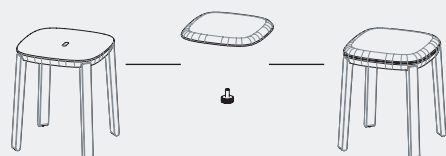

Stool Set of 1 L45 W44 H50cm / Gross TBU / CBM 0.11
Set of 2 L45 W44 H50cm / Gross TBU / CBM 0.11
Cushion L45 W43 H10cm / Gross TBU / CBM 0.02