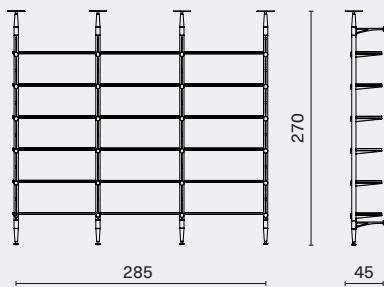

PACKAGING INFO

Complete

Gross TBA / CBM TBA

Inumbra Large 3-Module Set
SET B W285 D45 H270 (cm)
W112.3 D17.8 H106.3 (inch)