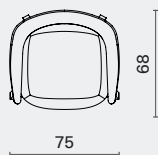

COLLETTE LOUNGE CHAIR

M2020-LGCH

DISTRICT EIGHT

DIMENSION

Collette Lounge Chair   L75 W68 H70 SH43 (cm)
M2020-LGCH   L29.8 W26.8 H27.8 SH17 (inch)

PACKAGING INFO

Complete   L78 W71 H73cm / Gross 16kg / CBM 0.44