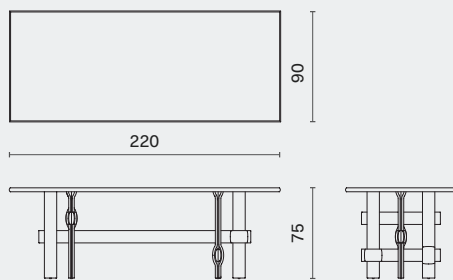

PACKAGING INFO

Complete

Gross TBA / CBM TBA

Knot Rectangular Table Medium
M1016-RE-MED

L220 W90 H75 (cm)
L86.8 W35.5 H29.8 (inch)