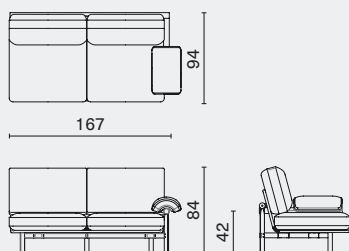

PACKAGING INFO

Complete   L265 W106 H76cm / Gross 117kg / CBM 2.35

Complete   L182 W106 H76cm / Gross 92kg / CBM 1.61