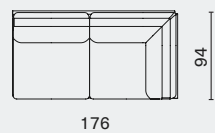

## DIMENSION

Right Corner Sofa L256 W94 H84 SH42 (cm)  
3-Seater Without Arm L100.8 W37.3 H33.3 SH16.8 (inch)  
M2017-S3RC

Left Corner Sofa 3-Seater Without Arm  
M2017-S3LC

Right Corner Sofa L175 W94 H84 SH42 (cm)  
2-Seater Without Arm L69.3 W37.3 H33.3 SH16.8 (inch)  
M2017-S2RC