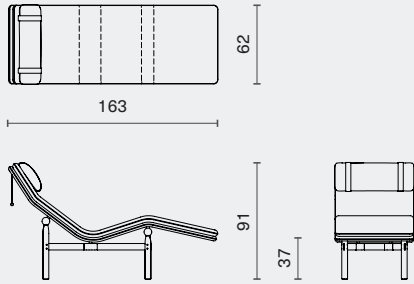

STILT CHAISE LOUNGE

M2016-CHLG

DISTRICT EIGHT

DIMENSION

STILT CHAISE LOUNGE L163 W62 H91 SH37 (cm)
M2016-CHLG L64.3 W24.5 H36 SH14.8 (inch)

PACKAGING INFO

Complete L178 W78 H67cm / Gross 48kg / CBM 1.02