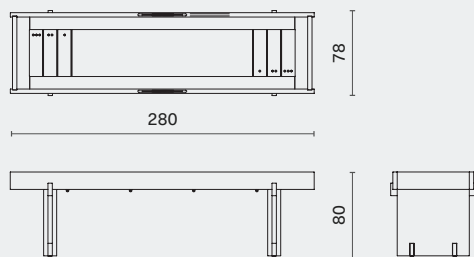

## DIMENSION

Shuffleboard Table III  
M4006

L280 W78 H80 (cm)  
L110.3 W30.8 H31.5 (inch)