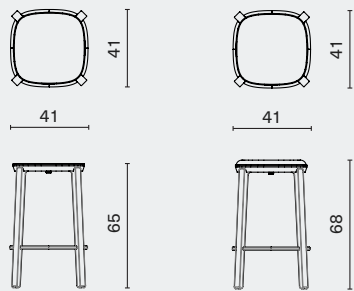

PACKAGING INFO

Stool L45 W44 H80cm / Gross TBU / CBM 0.17
Cushion L45 W44 H10cm / Gross TBU / CBM 0.17

Collette Counter Stool (with Cushion) L41 W41 H65 (cm)
M2020-COST L16.3 W16.3 H25.8 (inch)