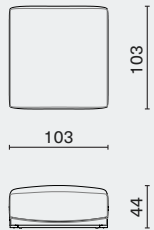

## DIMENSION

Joss Daybed - Armless L168 W103 H67 SH44 (cm)  
M2019-DBWO L66.3 W40.8 H26.5 SH17.5 (inch)

Joss Daybed - Left Arm L168 W133 H67 SH44 (cm)  
M2019-LFDB L66.3 W52.5 H26.5 SH17.5 (inch)

Joss Daybed - Right Arm L168 W133 H67 SH44 (cm)  
M2019-RGDB L66.3 W52.5 H26.5 SH17.5 (inch)

## DIMENSION

Joss Ottoman  
M2019-OTTO

L103 W103 H44 (cm)  
L40.8 W40.8 H17.5 SH17.5 (inch)

Joss Table  
M1014

L100 W100 H11 (cm)  
L39.5 W39.5 H4.5 (inch)