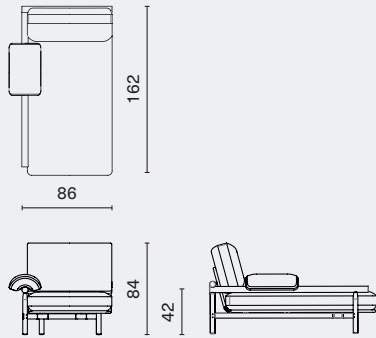

## DIMENSION

Stilt Sofa 2-Seater  
M2016-S2

L173 W94 H84 SH42 (cm)  
L68.3 W37.3 H33.3 SH16.8 (inch)

## PACKAGING INFO

Complete L182 W106 H76cm / Gross 98kg / CBM 1.61

Stilt Sofa 3-Seater  
M2016-S3

L253 W94 H84 SH42 (cm)  
L99.8 W37.3 H33.3 SH16.8 (inch)

Complete L265 W106 H76cm / Gross 127kg / CBM 2.35

## DIMENSION

Stilt Daybed With Left Arm      L162 W86 H84 SH42 (cm)  
M2017-LFDB                      L63.8 W34.3 H33.3 SH16.8 (inch)