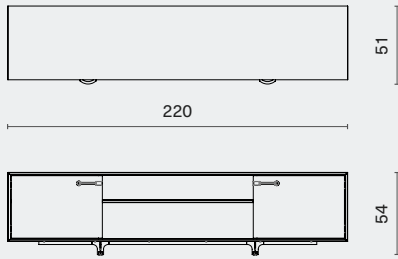

TOTE LOW ENTERTAINMENT

M3005-LOET

DISTRICT EIGHT

DIMENSION

Tote Low Entertainment
M3005-LOET

L220 W51 H54 (cm)
L86.8 W20.3 H21.3 (inch)

PACKAGING INFO

Complete

L234 W68 H73 / Gross 117kg / CBM 1.16