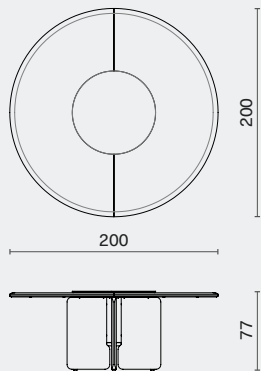

Faifo Round Table With Lazy Susan
M1010-MED-ATM

Medium
L160 W160 H75 (cm)
L63 W63 H30.5 (inch)