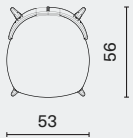

Ames Dining Chair
M2015- L54 W63 H86 SH46 (cm)
L21.3 W25 H4 SH18.3 (inch)