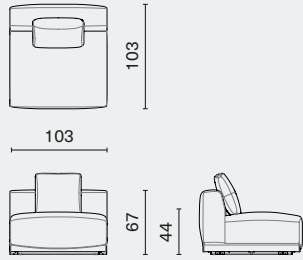

JOSS SOFA SYSTEMS / 1-SEATER

M2019-

DISTRICT EIGHT

DIMENSION

Joss 1 Seater - Armless L103 W103 H67 SH44 (cm)
M2019-ALES L40.8 W40.8 H26.5 SH17.5 (inch)