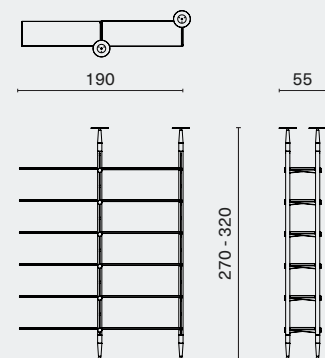

PACKAGING INFO

Complete

Gross TBA / CBM TBA

Floor To Ceiling Extension
M3009-EX

W190 D55 H270-320 (cm)
W75 D21.8 H106.3-126 (inch)