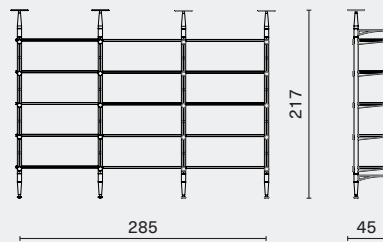

PACKAGING INFO

Complete

Gross 122,5kg / CBM 0.47

Inumbra Medium 3-Module Set   W285 D45 H217 (cm)
SET B   W112.3 D17.8 H85.5 (inch)