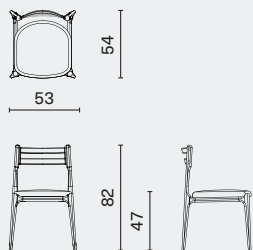

ASSEMBLY DINING CHAIR (WITH ARMREST)

DISTRICT EIGHT

M2011-

DIMENSION

Assembly Dining Chair
M2011

L53 W54 H82 SH47 (cm)
L21 W21.3 H32.3 SH18.8 (inch)