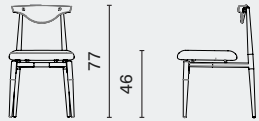

## DIMENSION

Vicuna Dining Chair  
M2014-

L45 W53 H77 SH46 (cm)  
L17.8 W21 H30.5 SH18.3 (inch)