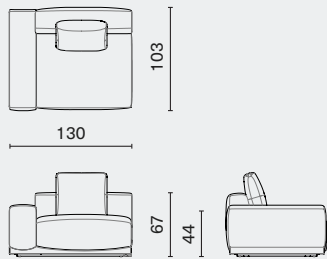

## DIMENSION

Joss 1 Seater - Armless L103 W103 H67 SH44 (cm)  
M2019-ALES L40.8 W40.8 H26.5 SH17.5 (inch)

Joss 1 Seater - Right Arm L130 W103 H67 SH44 (cm)  
M2019-M1RA L51.3 W40.8 H26.5 SH17.5 (inch)

Joss 1 Seater - Left Arm L130 W103 H67 SH44 (cm)  
M2019-M1LA L51.3 W40.8 H26.5 SH17.5 (inch)