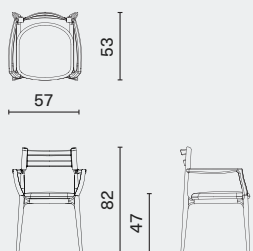

## DIMENSION

Stilt Armchair  
M2016-AMCH

L86 W74 H77 SH42 (cm)  
L34 W29.3 H30.8 SH16.8 (inch)

## DIMENSION

Assembly Dining Chair  
M2011

L53 W54 H82 SH47 (cm)  
L21 W21.3 H32.3 SH18.8 (inch)

## PACKAGING INFO

Complete/  
2 pcs

L64 W57 H102cm / Gross 17kg / CBM 0.41

Assembly Dining Chair  
With Armrest  
M2011-AMCH

L57 W53 H82 SH47 (cm)  
L22.8 W21 H32.3 SH18.8 (inch)

Complete

L59 W60 H88cm / Gross 17kg / CBM 0.34