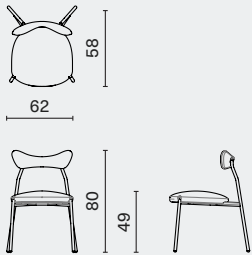

DRAGONFLY DINING CHAIR

M2012-

DISTRICT EIGHT

DIMENSION

Dragonfly Dining Chair
M2012-

L62 W58 H80 SH49 (cm)
L24.5 W23 H31.5 SH19.3 (inch)

PACKAGING INFO

Complete L68 W60 H86cm / Gross 11 kg / CBM 0.39