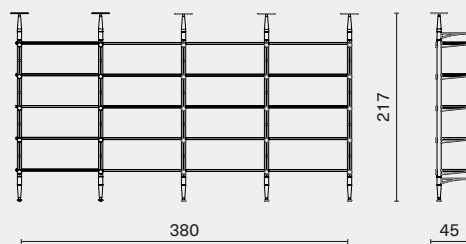

Complete

Gross 172,5kg / CBM 0.69

Inumbra Medium 4-Module Set   W380 D45 H217 (cm)
SET C   W149.8 D17.8 H85.5 (inch)