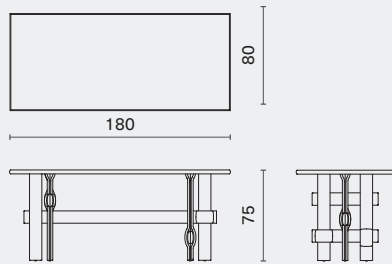

## DIMENSION

Knot Rectangular Table Small  
M1016-RE-SML

L180 W80 H75 (cm)  
L71 W31.5 H29.8 (inch)