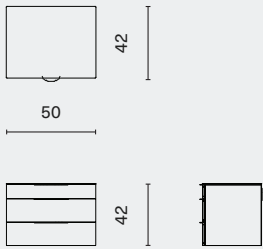

PACKAGING INFO

Complete L60 W54 H43cm / Gross 23kg / CBM 0.15

Drift Triple Drawers
M237-W3DR

L50 W42 H42 (cm)
L19.8 W16.8 H16.8 (inch)