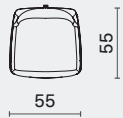

HIDA DINING CHAIR (WITH ARMREST)

DISTRICT EIGHT

M2022-

DIMENSION

Hida Dining Chair
M2022-ALES

L55 W55 H74 SH47.5 (cm)
L21.8 W21.8 H29.3 SH18.8 (inch)