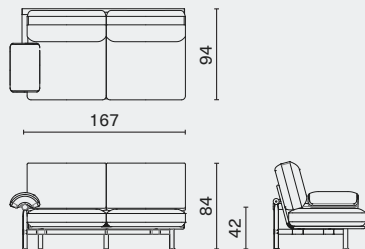

Sofa 2-Seater With Left Arm   L167 W94 H84 SH42 (cm)
M2016-S2LA   L65.8 W37.3 H33.3 SH16.8 (inch)

Sofa 2-Seater With Right Arm   L167 W94 H84 SH42 (cm)
M2016-S2RA