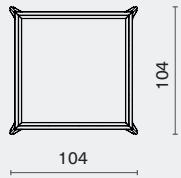

MAHJONG / CARD GAMES TABLE

M4005

DISTRICT EIGHT

DIMENSION

Mahjong Table
M4005

L104 W104 H75 (cm)
L41 W41 H30 (inch)

PACKAGING INFO

Table Top L106 W106 H17cm / Gross 43kg / CBM 0.21
Legs L75 W35 H11cm / Gross 20.5kg / CBM 0.03