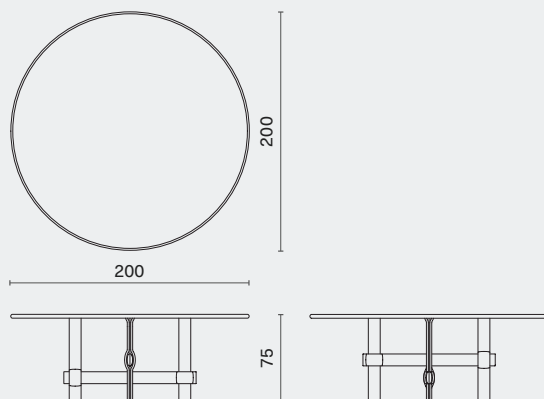

Complete

Gross TBA / CBM TBA

Knot Round Table - Large
M1016-CI-LAG

L200 W200 H75 (cm)
L78.8 W78.8 H29.8 (inch)