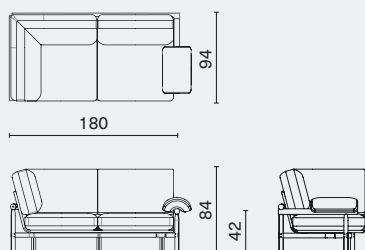

PACKAGING INFO

Complete L110 W106 H76cm / Gross 30kg / CBM 0.97

Complete L273 W106 H76cm / Gross 152kg / CBM 2.42

Complete L193 W106 H76cm / Gross 114kg / CBM 1.71