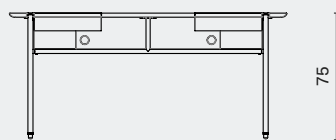

## DIMENSION

Stacking Desk - Small  
M1008-DESK-SML

L150 W65 H75 (cm)  
L59.3 W25.8 H29.8 (inch)

Stacking Desk - Medium  
M1008-DESK-MED

L165 W75 H75 (cm)  
L65 W29.8 H29.8 (inch)