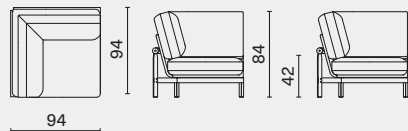

STILT SOFA SYSTEMS / MODULE WITH CORNER

DISTRICT EIGHT

DIMENSION

Corner Only
M2017-M1CN L94 W94 H84 SH42 (cm)
L37.3 W37.3 H33.3 SH16.8 (inch)

Right Corner Sofa
3-Seater With Arm
M2017-S3RCA L262 W94 H84 SH42 (cm)
L103.3 W37.3 H33.3 SH16.8 (inch)