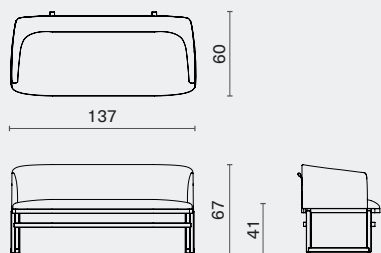

## DIMENSION

Hida Banquette  
M2022-BAQE

L137 W60 H67 SH41 (cm)  
L54 W23.8 H26.5 SH16.3 (inch)