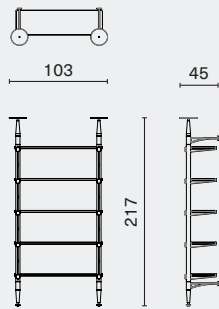

## DIMENSION

Inumbra Standard - Medium  
M3007

W103 D45 H217 (cm)  
W40.8 D17.8 H85.5 (inch)