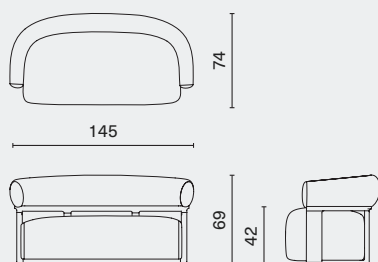

PACKAGING INFO

Complete L84 W77 H72cm / Gross 39.5kg / CBM 0.51

Lola Compact Sofa 2-Seater L74 W145 H69 SH42 (cm)
M2021-CPS2 L56.8 W28 H26.8 SH16.8 (inch)