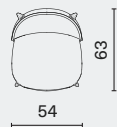

## DIMENSION

Ames Bar Chair  
M2015-BACM L53 W57 H102 SH75 (cm)  
L21 W22.5 H40.3 SH29.5 (inch)

Ames Counter Chair  
M2015-COCH L53 W56 H92 SH65 (cm)  
L21 W22.5 H36.5 SH25.5 (inch)

Ames Dining Chair  
M2015- L54 W63 H86 SH46 (cm)  
L21.3 W25 H4 SH18.3 (inch)