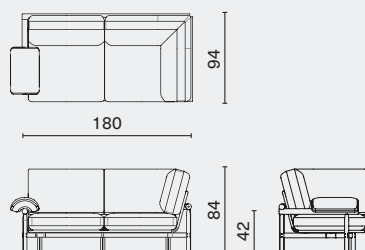

Left Corner Sofa 2-Seater With Arm
M2017-S2LCA