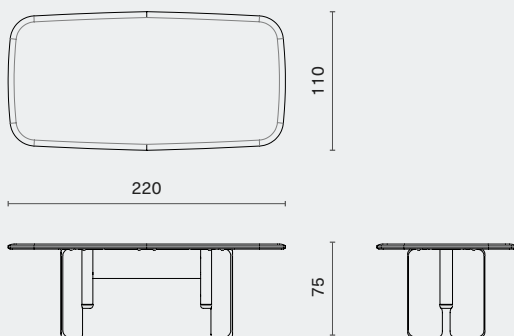

Faifo Rectangular Table - Medium L220 W110 H75 (cm)
M1010-RE-MED L86.8 W43.5 H29.8 (inch)