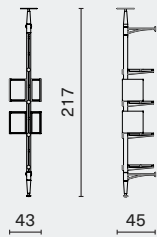

## DIMENSION

Inumbra Cabinet  
M3007-CABN

L43 W28 H29.5 (cm)  
W17 D11 H11.8 (inch)

Inumbra Cabinet with Drawer  
M3007-W1DR

L76 W28 H21 (cm)  
W30 D11 H8.3 (inch)

Inumbra Single Post Set  
SET A

2 CABINETS  
W43 D45 H217 (cm)  
W17 D17.8 H85.5 (inch)