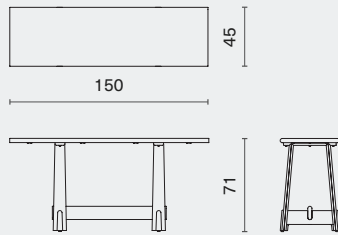

ODETTE CONSOLE

M1017-CONS

DISTRICT EIGHT

DIMENSION

Odette Console - Small
M1017-CONS-SML

L150 W45 H71 (cm)
L59.3 W17.8 H30 (inch)