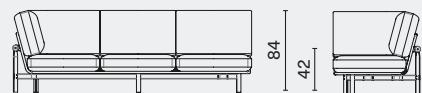

STILT SOFA SYSTEMS / MODULE WITH CORNER

DISTRICT EIGHT

DIMENSION

Right Corner Sofa L256 W94 H84 SH42 (cm)
3-Seater Without Arm L100.8 W37.3 H33.3 SH16.8 (inch)
M2017-S3RC

Left Corner Sofa 3-Seater Without Arm
M2017-S3LC

Right Corner Sofa L175 W94 H84 SH42 (cm)
2-Seater Without Arm L69.3 W37.3 H33.3 SH16.8 (inch)
M2017-S2RC

Left Corner Sofa 2-Seater Without Arm
M2017-S2LC

PACKAGING INFO

Complete L273 W106 H76cm / Gross 146kg / CBM 2.42

Complete L193 W106 H76cm / Gross 108kg / CBM 1.71