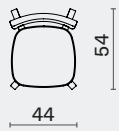

COLLETTE DINING CHAIR (WITHOUT ARMRESTS)

DISTRICT EIGHT

M2020-

DIMENSION

Collette Dining Chair
without Armrests
M2020-ALES

L44 W54 H77 SH46 (cm)
L17.5 W21.3 H30.5 SH18.3 (inch)