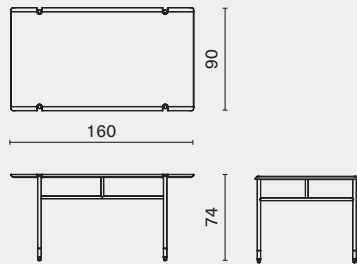

## DIMENSION

Stacking Dining Table - Small L160 W90 H74 (cm)  
M1008-SML L63 W35.5 H29.3 (inch)

Stacking Dining Table - Medium L200 W90 H74 (cm)  
M1008-MED L78.8 W35.5 H29.3 (inch)

Stacking Dining Table - Large L240 W90 H74 (cm)  
M1008-LAG L94.5 W35.5 H29.3 (inch)