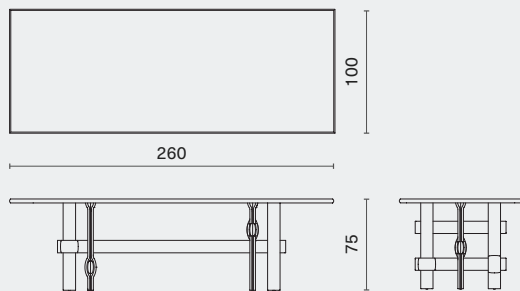

Complete

Gross TBA / CBM TBA

Knot Rectangular Table Large
M1016-RE-LAG

L260 W100 H75 (cm)
L102.5 W39.5 H29.8 (inch)