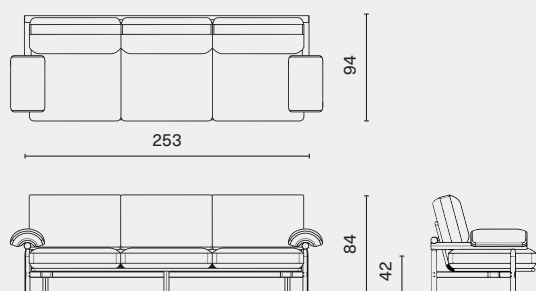

## DIMENSION

Stilt Sofa 2-Seater  
M2016-S2

L173 W94 H84 SH42 (cm)  
L68.3 W37.3 H33.3 SH16.8 (inch)

## PACKAGING INFO

Complete L182 W106 H76cm / Gross 98kg / CBM 1.61

Stilt Sofa 3-Seater  
M2016-S3

L253 W94 H84 SH42 (cm)  
L99.8 W37.3 H33.3 SH16.8 (inch)

Complete L265 W106 H76cm / Gross 127kg / CBM 2.35