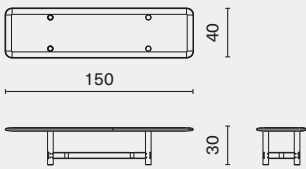

## DIMENSION

Stilt Rectangular Table - Small  
M1007-RE-SML

L120 W40 H30 (cm)  
L47.3 W15.8 H12 (inch)

Stilt Rectangular Table - Large  
M1007-RE-LAG

L150 W40 H30 (cm)  
L59.3 W15.8 H12 (inch)