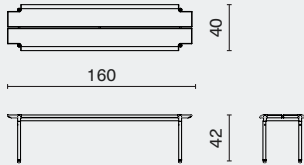

STACKING BENCH

M234-

DISTRICT EIGHT

DIMENSION

Stacking Bench - Medium   L160 W40 H42 SH42 (cm)
M234-MED   L63 W15.8 H16.5 SH16.8 (inch)