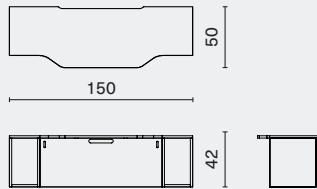

DRIFT DESK

M237-DESK

DISTRICT EIGHT

DIMENSION

Drift Desk
M237-DESK

L150 W50 H42 (cm)
L59.3 W19.8 H16.8 (inch)

PACKAGING INFO

Complete L162 W61 H49cm / Gross 37kg / CBM 0.53