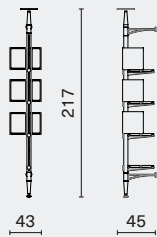

Inumbra Single Post Set
SET C

4 CABINETS
L43 W45 H217 (cm)
W17 D17.8 H85.5 (inch)