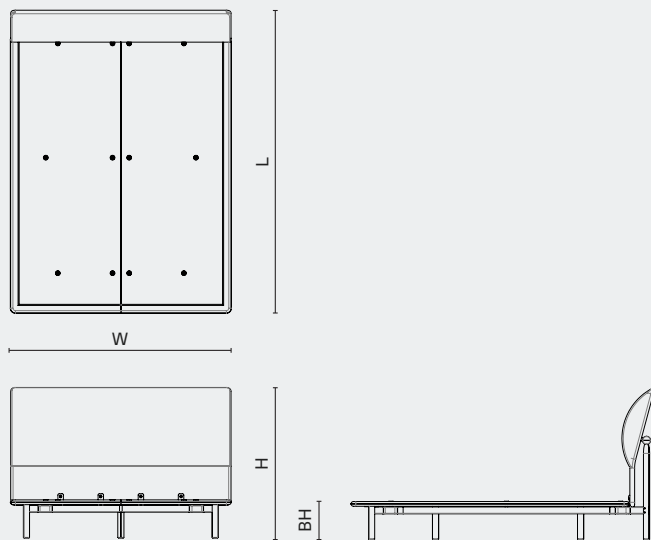

STILT BED

M3008

DISTRICT EIGHT

DIMENSION

Queen Mattress
Standard
M3008-QUE

L222 W182 H110 BH28 (cm)
L87.5 W63.8 H43.5 BH11.3 (inch)

King Mattress
Standard
M3008-KIN

L222 W162 H110 BH28 (cm)
L87.5 W71.8 H43.5 BH11.3 (inch)

PACKAGING INFO

Metal Frame,
Head Board, Legs

L182 W132 H47cm / CBM 1.13

Platform

L209 W87 H13cm / CBM 0.24

Metal Frame,
Head Board, Legs

L192 W132 H47cm / CBM 1.19

Platform

L209 W97 H13cm / CBM 0.26