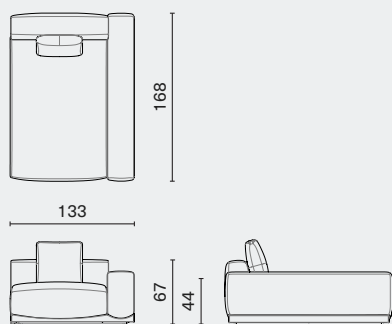

## DIMENSION

Joss Daybed - Armless L168 W103 H67 SH44 (cm)  
M2019-DBWO L66.3 W40.8 H26.5 SH17.5 (inch)

Joss Daybed - Left Arm L168 W133 H67 SH44 (cm)  
M2019-LFDB L66.3 W52.5 H26.5 SH17.5 (inch)

Joss Daybed - Right Arm L168 W133 H67 SH44 (cm)  
M2019-RGDB L66.3 W52.5 H26.5 SH17.5 (inch)