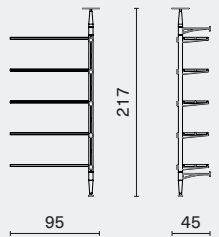

PACKAGING INFO

Complete L235 W52 H20cm / Gross 72,5kg / CBM 0.27

Inumbra Extension - Medium
M3007-EX

W95 D45 H217 (cm)
W37.5 D17.8 H85.5 (inch)