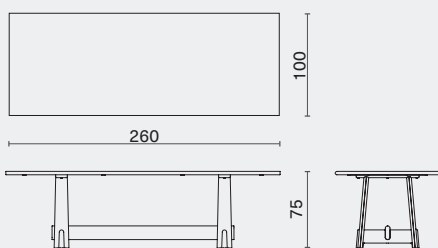

Complete

Gross TBA / CBM TBA

Odette Dining Table - Large
M1017-RE-LAG

L260 W100 H74 (cm)
L102.5 W39.5 H29.3 (inch)