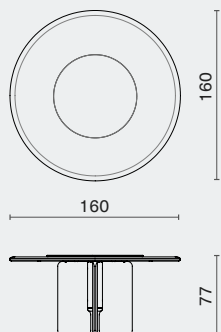

TABLE

PACKAGING INFO

Table Top	Gross TBA / CBM 0.32
Legs	Gross TBA / CBM 0.28

Table Top	Gross TBA / CBM 0.20
Legs	Gross TBA / CBM 0.32

Leg	L73 W72 H76cm / Gross 52kg / CBM 0.44
Table Top	L216 W120 H18cm / Gross 115kg / CBM 0.51
Platform	L101 W101 H9cm / Gross 34kg / CBM 0.10

Leg	L61 W60 H76cm / Gross 41kg / CBM 0.31
Table Top	L176 W100 H18cm / Gross 69kg / CBM 0.35
Platform	L101 W101 H9cm / Gross 34kg / CBM 0.10