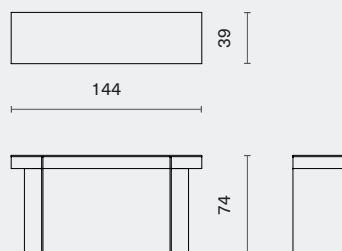

LIMEN CONSOLE

1033-CONS

DISTRICT EIGHT

DIMENSION

Limen Console Table
1033-CONS

L144 W39 H74 (cm)
L56.8 W15.5 H29.3 (inch)

PACKAGING INFO

Complete

Gross TBA / CBM TBA