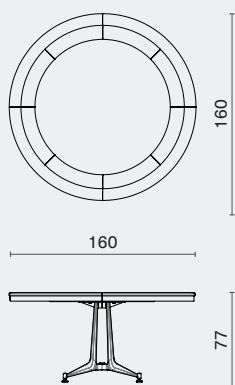

POKER TABLE

M4003

DISTRICT EIGHT

DIMENSION

Poker Table
M4003

L54 W63 H79 SH41 (cm)
L63 W63 H30.5 (inch)

PACKAGING INFO

Base L87 W75 H82cm / Gross 65kg / CBM 0.54
Table Tops L173 W173 H13cm / Gross 86kg / CBM 0.39