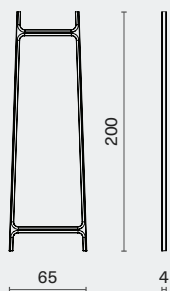

FLOOR MIRROR

M211-FLMI

DISTRICT EIGHT

DIMENSION

Floor Mirror
211-FLMI

L200 W65 H4 (cm)
L78.8 W25.8 H1.8 (inch)

PACKAGING INFO

Complete L203 W70 H10cm / Gross 23kg / CBM 0.16