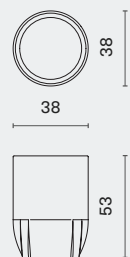

Complete

Gross TBA / CBM TBA

Gui Round Table - Small
M1029-CI-SML

L38 W38 H53 (cm)
L15 W15 H20.8 (inch)