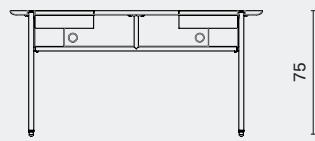

## DIMENSION

Stacking Desk - Small  
M1008-DESK-SML

L150 W65 H75 (cm)  
L59.3 W25.8 H29.8 (inch)

Stacking Desk - Medium  
M1008-DESK-MED

L165 W75 H75 (cm)  
L65 W29.8 H29.8 (inch)