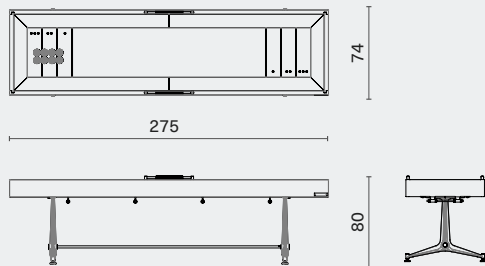

SHUFFLEBOARD TABLE

M4001

DISTRICT EIGHT

DIMENSION

Shuffleboard Table - Small
M4001-SML

L275 W74 H80 (cm)
L108.3 W29.3 H31.5 (inch)