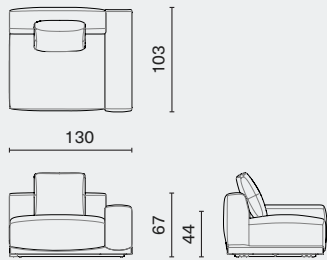

Joss 1 Seater - Right Arm L130 W103 H67 SH44 (cm)
M2019-M1RA L51.3 W40.8 H26.5 SH17.5 (inch)