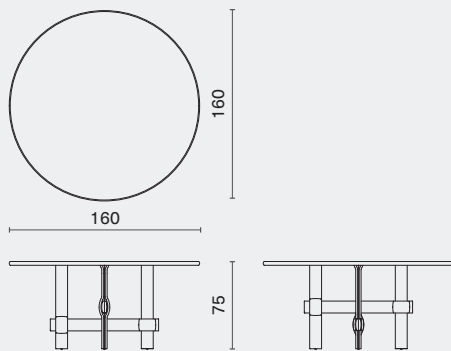

PACKAGING INFO

Complete

Gross TBA / CBM TBA

Knot Round Table - Medium
M1016-CI-MED

L160 W160 H75 (cm)
L63 W63 H29.8 (inch)