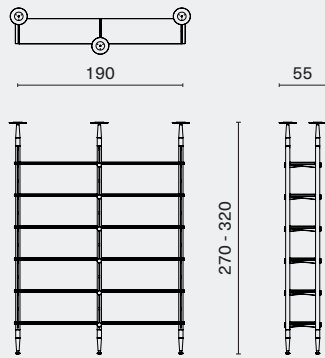

INUMBRA FLOOR TO CEILING

M3009-

DISTRICT EIGHT

DIMENSION

Floor To Ceiling Standard
M3009

W190 D55 H270-320 (cm)
W75 D21.8 H106.3-126 (inch)