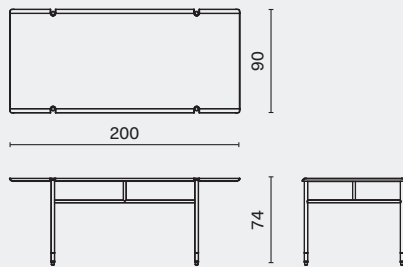

## DIMENSION

Stacking Dining Table - Small L160 W90 H74 (cm)  
M1008-SML L63 W35.5 H29.3 (inch)

Stacking Dining Table - Medium L200 W90 H74 (cm)  
M1008-MED L78.8 W35.5 H29.3 (inch)

Stacking Dining Table - Large L240 W90 H74 (cm)  
M1008-LAG L94.5 W35.5 H29.3 (inch)