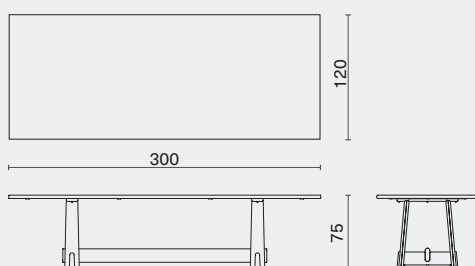

L260 W100 H74 (cm)  
L102.5 W39.5 H29.3 (inch)

Complete

Gross TBA / CBM TBA

Odette Dining Table - Extra Large  
M1017-RE-EXL

L300 W120 H74 (cm)  
L118.3 W47.3 H29.3 (inch)

Complete

Gross TBA / CBM TBA