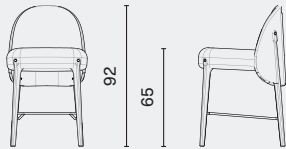

## DIMENSION

Ames Bar Chair  
M2015-BACM L53 W57 H102 SH75 (cm)  
L21 W22.5 H40.3 SH29.5 (inch)

Ames Counter Chair  
M2015-COCH L53 W56 H92 SH65 (cm)  
L21 W22.5 H36.5 SH25.5 (inch)

Ames Dining Chair  
M2015- L54 W63 H86 SH46 (cm)  
L21.3 W25 H4 SH18.3 (inch)