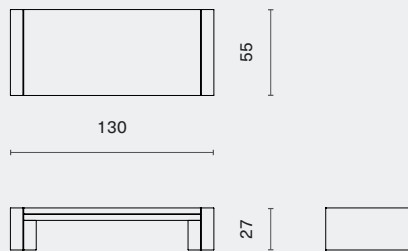

PACKAGING INFO

Complete

Gross TBA / CBM TBA

Limen Coffee Table - Small   L130 W55 H27 (cm)
1033-RE-SML   L119.3 W21.8 H10.8 (inch)