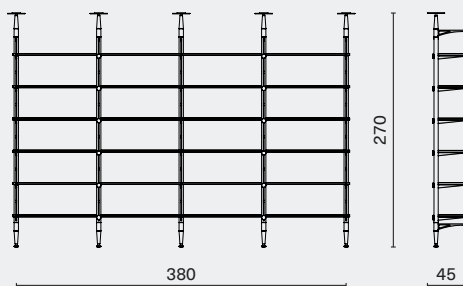

Complete

Gross TBA / CBM TBA

Inumbra Large 4-Module Set
SET C W380 D45 H270 (cm)
W149.8 D17.8 H106.3 (inch)