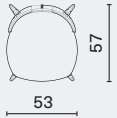

AMES CHAIR

M2015-

DISTRICT EIGHT

DIMENSION

Ames Bar Chair
M2015-BACM L53 W57 H102 SH75 (cm)
L21 W22.5 H40.3 SH29.5 (inch)

Ames Counter Chair
M2015-COCH L53 W56 H92 SH65 (cm)
L21 W22.5 H36.5 SH25.5 (inch)