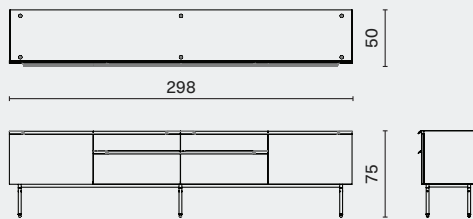

PACKAGING INFO

Complete   L173 W66 H70cm / Gross 84kg / CBM 0.88

Stacking High Cabinet - Large   L298 W50 H75 (cm)
M3006-HICA-LAG   L117.5 W19.8 H29.8 (inch)