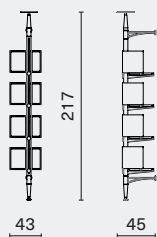

PACKAGING INFO

Complete L48 W32 H33cm / Gross 10.5kg / CBM 0.06

Complete L81 W34 H25cm / Gross 16kg / CBM 0.08

Complete Gross TBA / CBM TBA

Complete Gross TBA / CBM TBA

Complete Gross TBA / CBM TBA

STORAGE