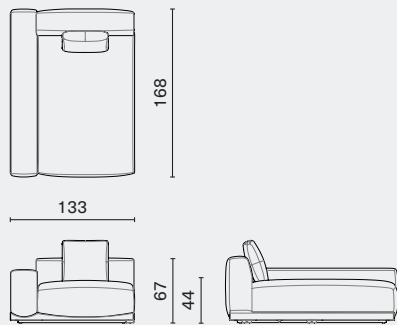

## DIMENSION

Joss Daybed - Armless L168 W103 H67 SH44 (cm)  
M2019-DBWO L66.3 W40.8 H26.5 SH17.5 (inch)

Joss Daybed - Left Arm L168 W133 H67 SH44 (cm)  
M2019-LFDB L66.3 W52.5 H26.5 SH17.5 (inch)

Joss Daybed - Right Arm L168 W133 H67 SH44 (cm)  
M2019-RGDB L66.3 W52.5 H26.5 SH17.5 (inch)