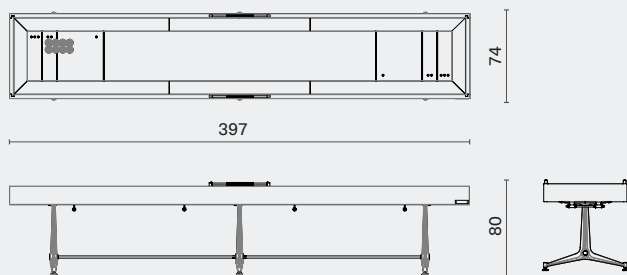

## DIMENSION

Shuffleboard Table - Small  
M4001-SML

L275 W74 H80 (cm)  
L108.3 W29.3 H31.5 (inch)

Shuffleboard Table - Large  
M4001-LAG

L397 W74 H80 (cm)  
L156 W29.3 H31.5 (inch)