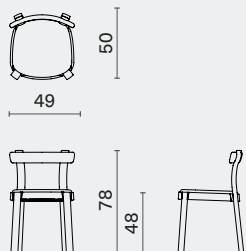

KNOT DINING CHAIR

M2026-ALES

DISTRICT EIGHT

DIMENSION

Knot Dining Chair
M2026-ALES

L49 W50 H78 SH48 (cm)
L19.3 W19.8 H30.8 SH18.8 (inch)

PACKAGING INFO

Complete

Gross TBA / CBM TBA