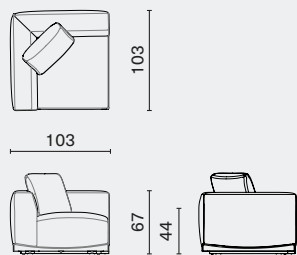

Joss 1 Seater - Corner L103 W103 H67 SH44 (cm)
M2019-M1CN L40.8 W40.8 H26.5 SH17.5 (inch)