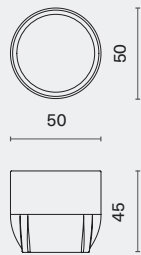

PACKAGING INFO

Complete

Gross TBA / CBM TBA

Gui Round Table - Medium
M1029-CI-MED

L50 W50 H45 (cm)
L19.8 W19.8 H17.8 (inch)