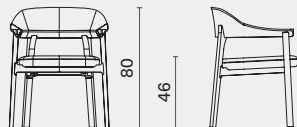

PACKAGING INFO

Complete

Gross TBA / CBM TBA

Collette Dining Chair
M2020-AMCH

L65 W58 H80 SH46 (cm)
L25.8 W22.8 H31.3 SH18.3 (inch)