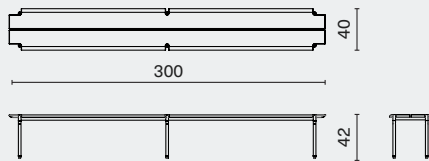

PACKAGING INFO

Complete   L170 W49 H13cm / Gross 23kg / CBM 0.12

Stacking Bench - Large   L300 W40 H42 SH42 (cm)
M234-LAG   L118.3 W15.8 H16.5 SH16.8 (inch)