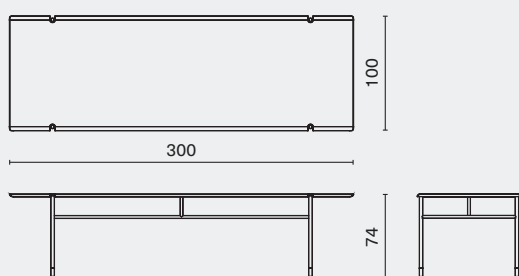

TABLE

PACKAGING INFO

Complete L172 W100 H15cm / Gross 58kg / CBM 0.28

Complete L212 W100 H15cm / Gross 66kg / CBM 0.35

Complete L252 W100 H15cm / Gross 75kg / CBM 0.42

Complete L312 W110 H15cm / Gross 100kg / CBM 0.57