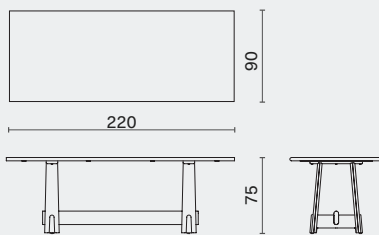

PACKAGING INFO

Complete

Gross TBA / CBM TBA

Odette Dining Table - Medium
M1017-RE-MED

L220 W90 H74 (cm)
L86.8 W35.5 H29.3 (inch)