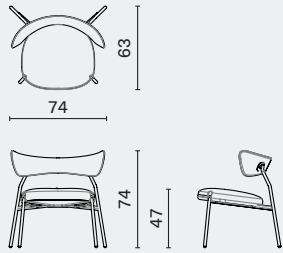

DRAGONFLY LOUNGE CHAIR

M2013-

DISTRICT EIGHT

DIMENSION

Dragonfly Lounge Chair
M2013-

L74 W63 H74 SH47 (cm)
L29 W25 H29 SH18.8 (inch)

PACKAGING INFO

Complete L78 W69 H80cm / Gross 13kg / CBM 0.47