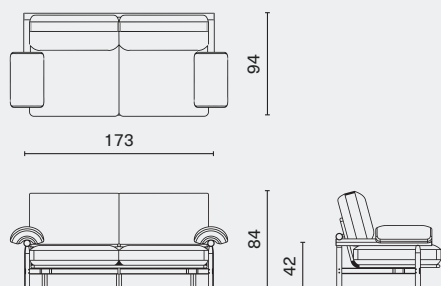

## DIMENSION

Stilt Sofa 2-Seater  
M2016-S2

L173 W94 H84 SH42 (cm)  
L68.3 W37.3 H33.3 SH16.8 (inch)