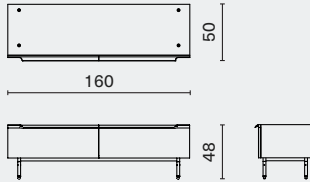

STACKING MID CABINET

M3006-MDCA-

DISTRICT EIGHT

DIMENSION

Stacking Mid Cabinet - Medium
M3006-MDCA-MED   L160 W50 H48 (cm)
L63 W19.8 H19 (inch)