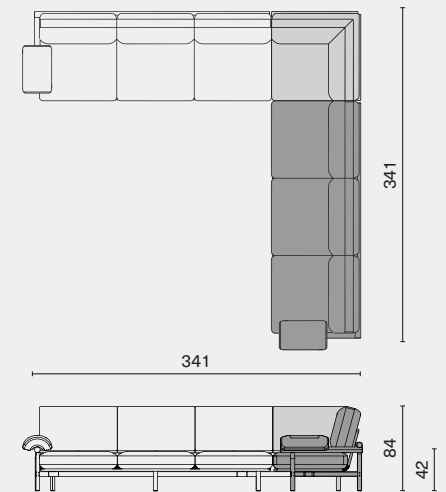

### SET D

L261 W261 H84 SH42 (cm)

L102.8 W102.8 H33.3 SH16.8 (inch)

Set D.1

Set D.2

## DIMENSION

### SET E

L341 W261 H84 SH42 (cm)

L134.3 W102.8 H33.3 SH16.8 (inch)

Set E.1

Set E.2

### SET F

L341 W341 H84 SH42 (cm)

L134.3 W134.3 H33.3 SH16.8 (inch)

Set F.1

Set F.2