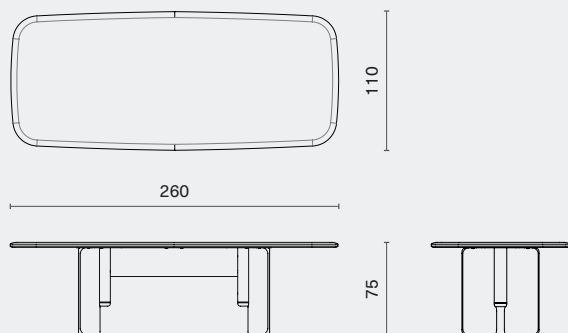

## DIMENSION

Faifo Rectangular Table - Extra Large L300 W110 H75 (cm)  
M1010-RE-EXL L118.3 W43.5 H29.8 (inch)

Faifo Rectangular Table - Large L260 W110 H75 (cm)  
M1010-RE-LAG L102.5 W43.5 H29.8 (inch)