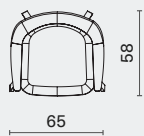

PACKAGING INFO

Complete

Gross TBA / CBM TBA

Collette Dining Chair
M2020-AMCH

L65 W58 H80 SH46 (cm)
L25.8 W22.8 H31.3 SH18.3 (inch)