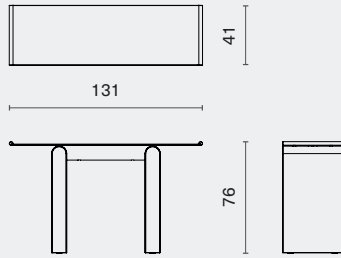

TONKIN CONSOLE

M1012

DISTRICT EIGHT

DIMENSION

Tonkin Console
M1012

L131 W41 H76 (cm)
L51.8 W16.3 H30 (inch)

PACKAGING INFO

Complete L164 W59 H27kg / Gross 77kg / CBM 0.29