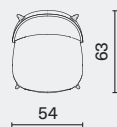

SEATING

PACKAGING INFO

Complete L61 W56 H108cm / Gross 15kg / CBM 0.41

Complete L61 W56 H98cm / Gross TBA / CBM 0.37

Complete L67 W58 H92cm / Gross 15kg / CBM 0.39

Complete L67 W58 H86cm / Gross 15kg / CBM 0.38