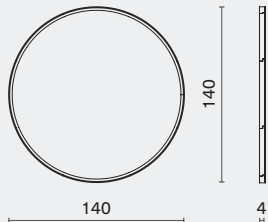

Complete L108 W108 H12 / Gross 22kg / CBM 0.15

Round Mirror - Extra Large
211-ROMI-LAG

L140 W140 H5 (cm)
L55.3 W55.3 H1.8 (inch)