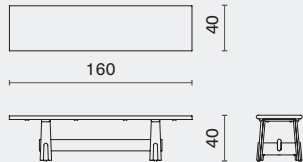

ODETTE BENCH

M2023-BENC

DISTRICT EIGHT

DIMENSION

Odette Bench - Small
M2023-BENC-SML

L160 W40 H40 (cm)
L63 W15.8 H15.8 (inch)

PACKAGING INFO

Complete

Gross TBA / CBM TBA