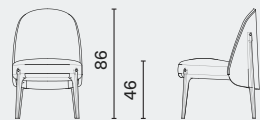

## DIMENSION

Ames Bar Chair  
M2015-BACM L53 W57 H102 SH75 (cm)  
L21 W22.5 H40.3 SH29.5 (inch)

Ames Counter Chair  
M2015-COCH L53 W56 H92 SH65 (cm)  
L21 W22.5 H36.5 SH25.5 (inch)

Ames Dining Chair  
M2015- L54 W63 H86 SH46 (cm)  
L21.3 W25 H4 SH18.3 (inch)