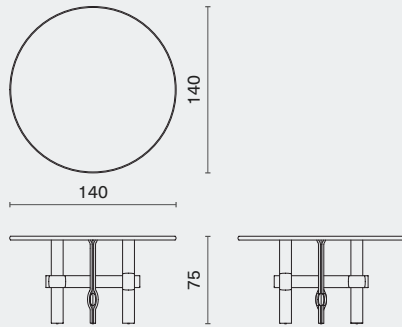

## DIMENSION

Knot Round Table - Small  
M1016-CI-SML

L140 W140 H75 (cm)  
L55.3 W55.3 H29.8 (inch)