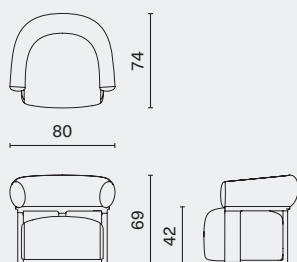

LOLA COMPACT SOFA

M2021-

DISTRICT EIGHT

DIMENSION

Lola Compact Sofa 1-Seater L74 W80 H69 SH42 (cm)
M2021-CPS1 L31.5 W29.3 H27.3 SH16.8 (inch)