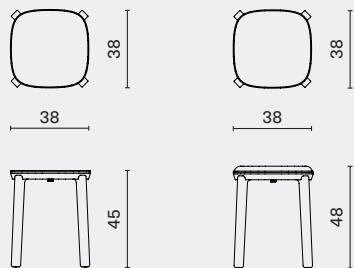

Stool L45 W44 H70cm / Gross TBU / CBM 0.15
Cushion L45 W44 H10cm / Gross TBU / CBM 0.02

Collette Low Stool (with Cushion) L38 W38 H45 (cm)
M2020-LOST L15 W15 H17.8 (inch)