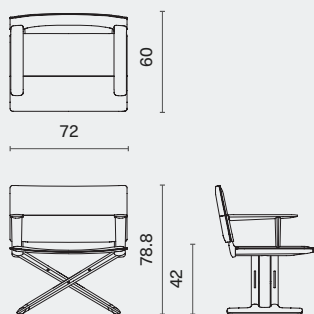

# LODGE LOUNGE CHAIR & BAG HOLDER

M2038-LGCH / M2038-BAHD

## DIMENSION

Lodge Lounge Chair  
M2038-LGCH

L72 W60 H78.8 SH42 (cm)  
L28.3 W23.8 H31.3 SH16.8 (inch)