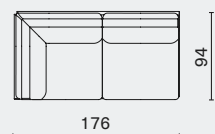

PACKAGING INFO

Complete L273 W106 H76cm / Gross 146kg / CBM 2.42

Complete L193 W106 H76cm / Gross 108kg / CBM 1.71