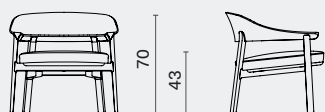

COLLETTE LOUNGE CHAIR

M2020-LGCH

DISTRICT EIGHT

DIMENSION

Collette Lounge Chair   L75 W68 H70 SH43 (cm)
M2020-LGCH   L29.8 W26.8 H27.8 SH17 (inch)

PACKAGING INFO

Complete   L78 W71 H73cm / Gross 16kg / CBM 0.44