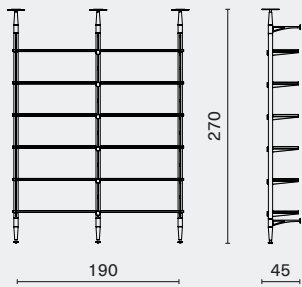

INUMBRA WALL MOUNTED SHELVING SYSTEM / SETS

DISTRICT EIGHT

DIMENSION

Inumbra Large 2-Module Set
SET A W190 D45 H270 (cm)
W74.8 D17.8 H106.3 (inch)