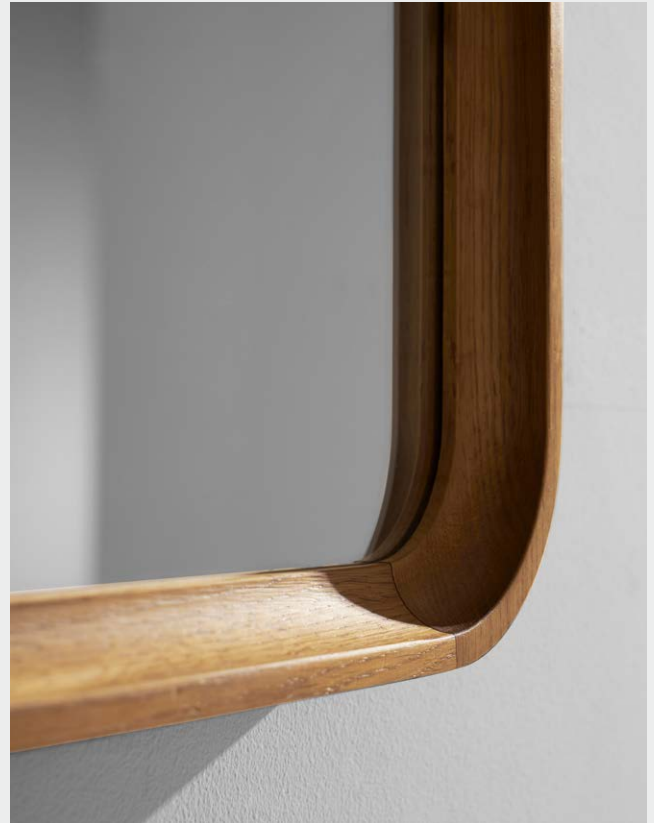

HALLWAY MIRROR

M211-H

DISTRICT EIGHT

Our Hallway Mirror is crafted from oak. It provides an elegant addition to home or commercial spaces.

Oak frame

HALLWAY MIRROR

M211-H

DISTRICT EIGHT

DIMENSION (cm)

HALLWAY MIRROR
M211-H

L180 W40 H5

PACKAGING INFO

Complete

L192 W50 H12cm / Gross 35kg / CBM 0.13